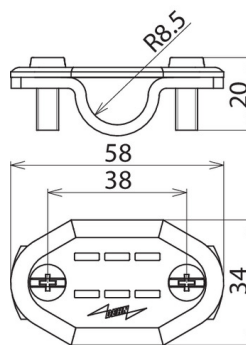

NST 16 ON AL (490 116)

Figure without obligation

Type	NST 16 ON AL
Part No.	490 116
Material of plate	Al
Material of saddle clamp	Al
Clamping range Rd	16 mm
Material of screw	StSt
Screw	☛ M6 x 16 mm
Weight	24 g
Customs tariff number (Comb. Nomenclature EU)	83100000
GTIN	4013364306479
PU	50 pc(s)