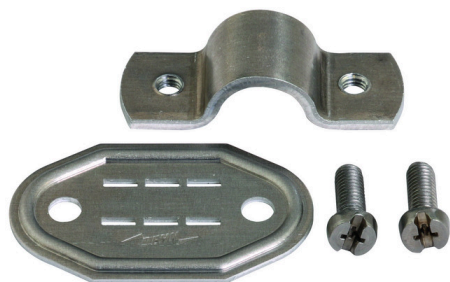

NST 16 ON AL (490 116)

Figure without obligation

Type	NST 16 ON AL
Part No.	490 116
Material of plate	Al
Material of saddle clamp	Al
Clamping range Rd	16 mm
Material of screw	StSt
Screw	☛ M6 x 16 mm
Weight	24 g
Customs tariff number (Comb. Nomenclature EU)	83100000
GTIN	4013364306479
PU	50 pc(s)

All number plates are available with different numbers or lettering on request!