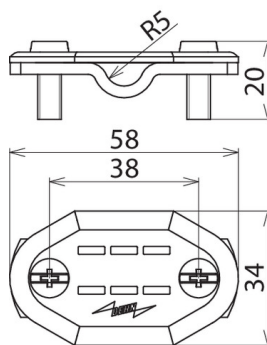

NST 7.10 FL30 ON AL (490 110)

Figure without obligation

Type	NST 7.10 FL30 ON AL
Part No.	490 110
Material of plate	Al
Material of saddle clamp	Al
Clamping range Rd / FI	7-10 / 30 mm
Material of screw	StSt
Screw	☛ M6 x 16 mm
Weight	23 g
Customs tariff number (Comb. Nomenclature EU)	83100000
GTIN	4013364306462
PU	50 pc(s)