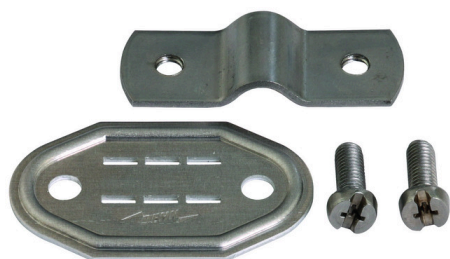

NST 7.10 FL30 ON AL (490 110)

Figure without obligation

Type	NST 7.10 FL30 ON AL
Part No.	490 110
Material of plate	Al
Material of saddle clamp	Al
Clamping range Rd / FI	7-10 / 30 mm
Material of screw	StSt
Screw	☛ M6 x 16 mm
Weight	23 g
Customs tariff number (Comb. Nomenclature EU)	83100000
GTIN	4013364306462
PU	50 pc(s)

All number plates are available with different numbers or lettering on request!