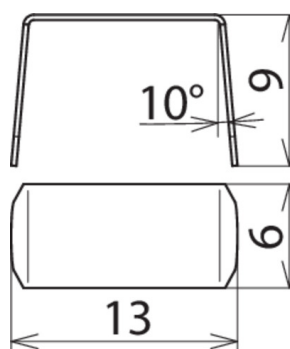

NSE 2 V2A (490 002)

Figure without obligation

| Type | NSE 2 V2A |
|---|---------------|
| Part No. | 490 002 |
| Material | StSt |
| Number | 2 |
| Weight | 0 g |
| Customs tariff number (Comb. Nomenclature EU) | 83100000 |
| GTIN | 4013364306493 |
| PU | 100 pc(s) |