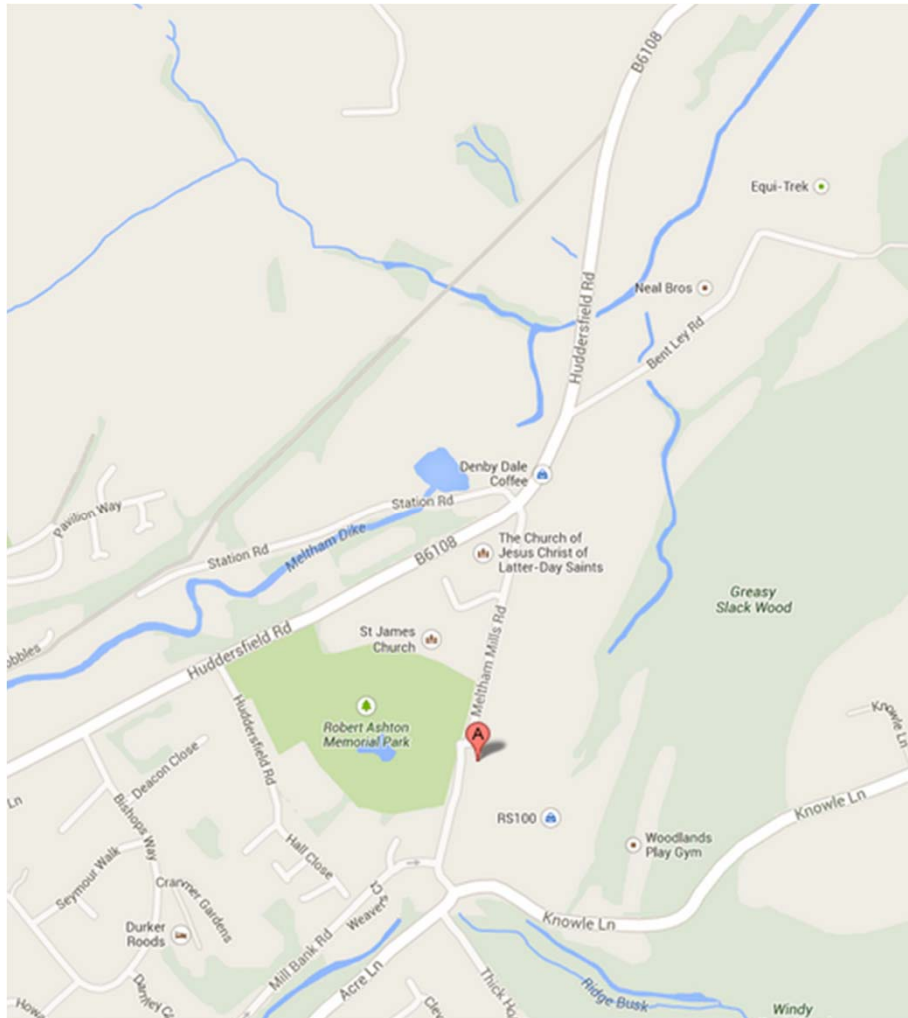

Directions

- At junction 24 M62, exit onto A629 towards Huddersfield/Halifax
- At the roundabout, take the 4th exit onto Halifax Road/A629 – continue to follow A629
- Slight right onto New North Road/A629
- Take the 1st left onto Fitzwilliam Street
- Merge onto Castlegate/A62 via the ramp to Ring Road/Oldham/Holmfirth/A616
- Slight right onto Chapel Hill/A616 – continue to follow A616
- Continue onto Meltham Road/B6108 – continue to follow B6108
- Turn left onto Meltham Mills Road
- Destination on the left